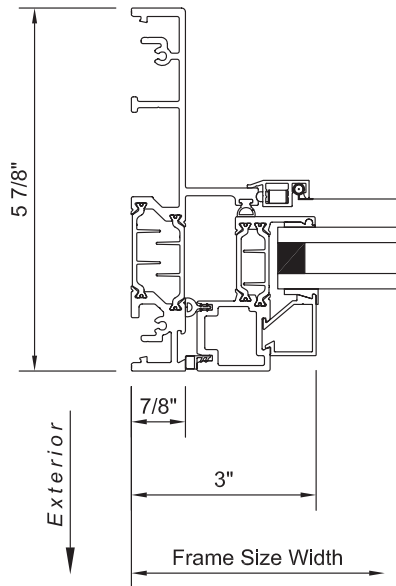

series 7660 awning and series 7670 casement window jamb - equal leg block frame