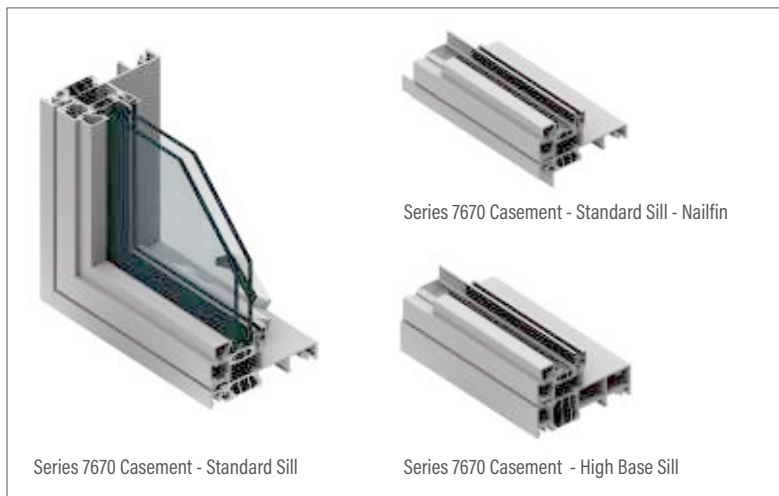

PUSH-OUT OPTION

The Series 670 Push-Out Casement opens easily with the turn of the handle and a light push. Stainless steel four-bar hinges with an adjustable tensioning device keep the sash in place when open. It is available in widths from 16" to 36" and heights from 16" to 72".

FINISHES AND COLORS

Finishes are available in-stock or as designer selections, and they can be customized to match nearly any color. Split finishes are available in many combinations. Bronze Anodized and Satin Anodized come standard with a Class 1 coating thickness for increased smoothness and durability. Our designer colors include a high-quality paint finish that conforms to a minimum rating of AAMA-2605, currently the highest rating for organic finishes.

PERFORMANCE

Frame Depth	5 7/8"
AAMA Product Designation (AAMA/WDMA/CSA101/I.S.2/A440 Designation)	CW-PG50-36x94-C
Test Configuration	36" x 94"
Air Infiltration (Per ASTM E 283)	.02 cfm/sf @1.57 psf
CSA A440 Air	A3
Water Resistance (Per ASTM E 547)	7.5 psf
Uniform Load Deflection (Per ASTM E 330)	50 psf
Uniform Load Structural (Per ASTM E 330)	75 psf
Forced Entry Resistance	ASTM F588 Type B and CAWM 301 Type II
U-Factor (Per NFRC 100)*	0.35
CR (Per NFRC 500)*	62
CRF Frame (Per AAMA 1503)	70

Actual values may vary depending on product specifications and configuration.
*Glass Makeup = 1" OA E366/Argon/Clear

Series 7670 Casement - Standard Sill

Series 7670 Casement - Standard Sill - Nailfin

Series 7670 Casement - High Base Sill