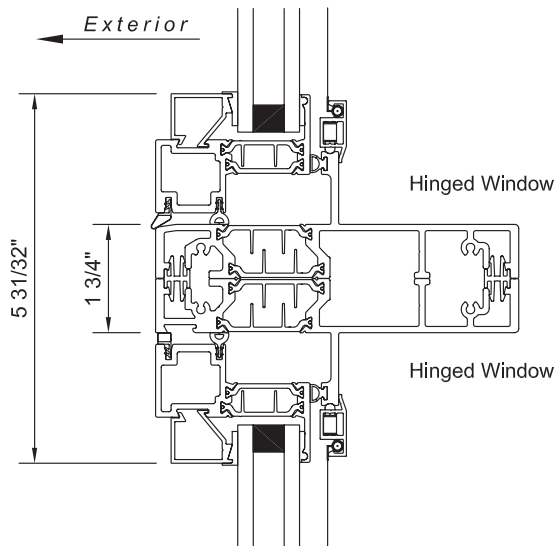

The Series 7670 Casement Window, which hinges on the side and swings outward to the left or right, combines clean design and optimal performance with a commitment to superior craftsmanship. Designed with a 5.875" frame depth (ideal for security glass and noise reduction), it can be integrated with our hinged doors, sliding doors, and fixed window walls for maximum views and ventilation. It is available in widths from 18" to 36" and heights from 18" to 95.5". The window is tested for air, water, and structural performance and is certified by the NFRC and AAMA.

PUSH-OUT OPTION

The Series 670 Push-Out Casement opens easily with the turn of the handle and a light push. Stainless steel four-bar hinges with an adjustable tensioning device keep the sash in place when open. It is available in widths from 16" to 36" and heights from 16" to 72".

series 7660 awning and series 7670 casement window sill - nail fin frame

series 7660 awning and series 7670 casement window sill - equal leg block frame

series 7660 awning and series 7670 casement window head - equal leg block high frame

Series 7670 Casement Window

series 7660 awning and series 7670 casement window jamb - nail fin frame

series 7660 awning and series 7670 casement window jamb - equal leg block frame

series 7660 awning and series 7670 casement window horizontal mull