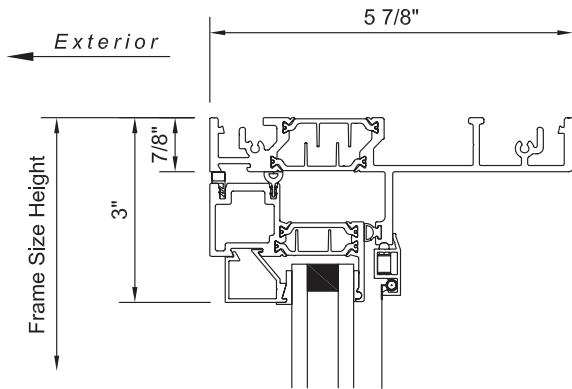

Series 7670 Casement Window

series 7660 awning and series 7670 casement window head - equal leg block frame