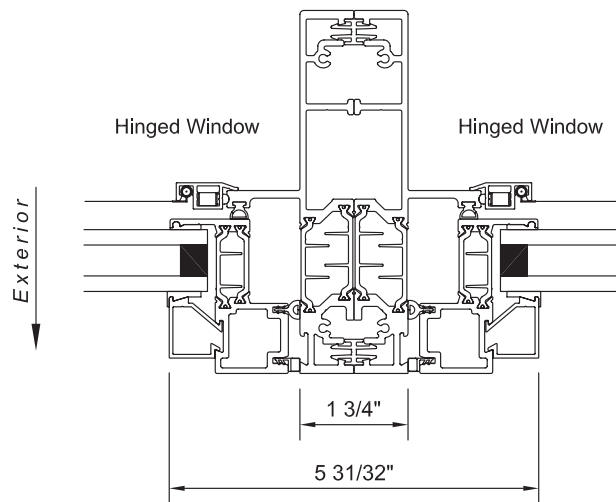

Series 7670 Casement Window

series 7660 awning and series 7670 casement window
vertical mull