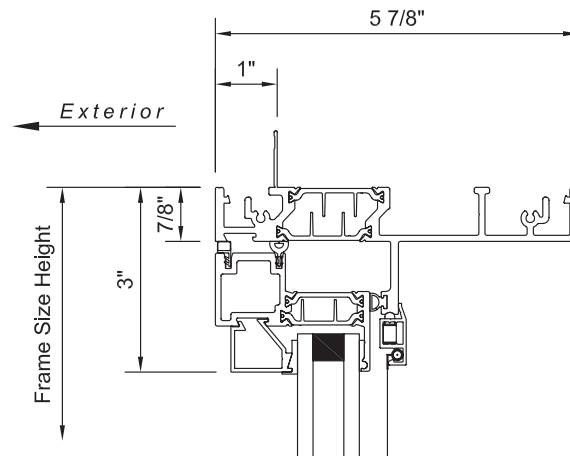

Series 7670 Casement Window

series 7660 awning and series 7670 casement window head - nail fin frame