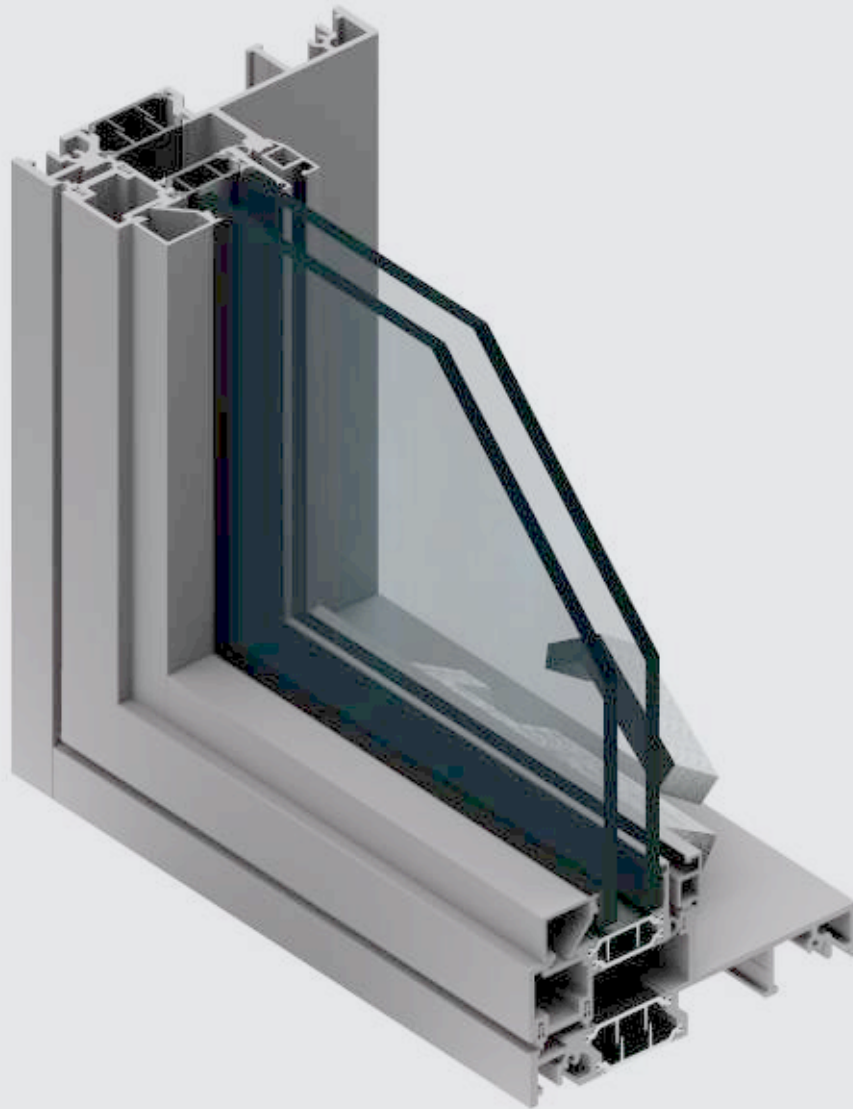

Series 7670 Casement Window

Build Better

PERFORMANCE LINE: Our Series 7000 family of moving glass walls and windows addresses energy and structural requirements while promoting contemporary design.

Series 7670 Casement Window

The Series 7670 Casement Window, which hinges on the side and swings outward to the left or right, combines clean design and optimal performance with a commitment to superior craftsmanship. Designed with a 5.875" frame depth (ideal for security glass and noise reduction), it can be integrated with our hinged doors, sliding doors, and fixed window walls for maximum views and ventilation. It is available in widths from 18" to 36" and heights from 18" to 95.5". The window is tested for air, water, and structural performance and is certified by the NFRC and AAMA.

FEATURES

Butt hinges and a roto operator enable easy operation. All fasteners are stainless steel, and the Series 7670 Casement features a hidden multi-point locking system. Designed to create a sleek profile, the Series 7670 features new hinge hardware and contemporary handles. Durable aluminum-frame screens complement the window's clean, contemporary style. Screen frames match the window frame's color and are mounted to the interior.

PUSH-OUT OPTION

The Series 670 Push-Out Casement opens easily with the turn of the handle and a light push. Stainless steel four-bar hinges with an adjustable tensioning device keep the sash in place when open. It is available in widths from 16" to 36" and heights from 16" to 72".