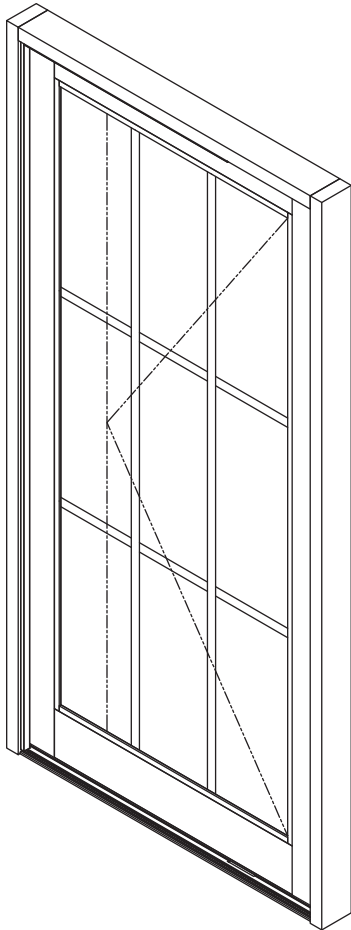

Simulated Steel Series 7980s Pivot Door

western
window systems
westernwindowssystems.com

Simulated Steel Series 7980s Pivot Door

western
window systems
westernwindowssystems.com

FEATURES:

- .30 U-value for standard low-E, argon-filled dual-pane glass
- All-climate coated or high-performance glass from Cardinal IG
- Glass can be customized and includes options such as laminated glass, solar- and glare-control glass, enhanced winter performance glass, and lowmaintenance glass
- Pre-applied Cardinal Preserve film protects glass during installation
- Available in widths from 24" to 72" and heights from 24" to 120"
- Doors weighing up to 500 pounds open with ease
- Large glass and a minimal frame allow for more light and a modern style
- Low-profile commercial threshold
- Heavy-duty hardware
- In-stock, designer, split, and custom finishes
- Title 24 compliant (California)