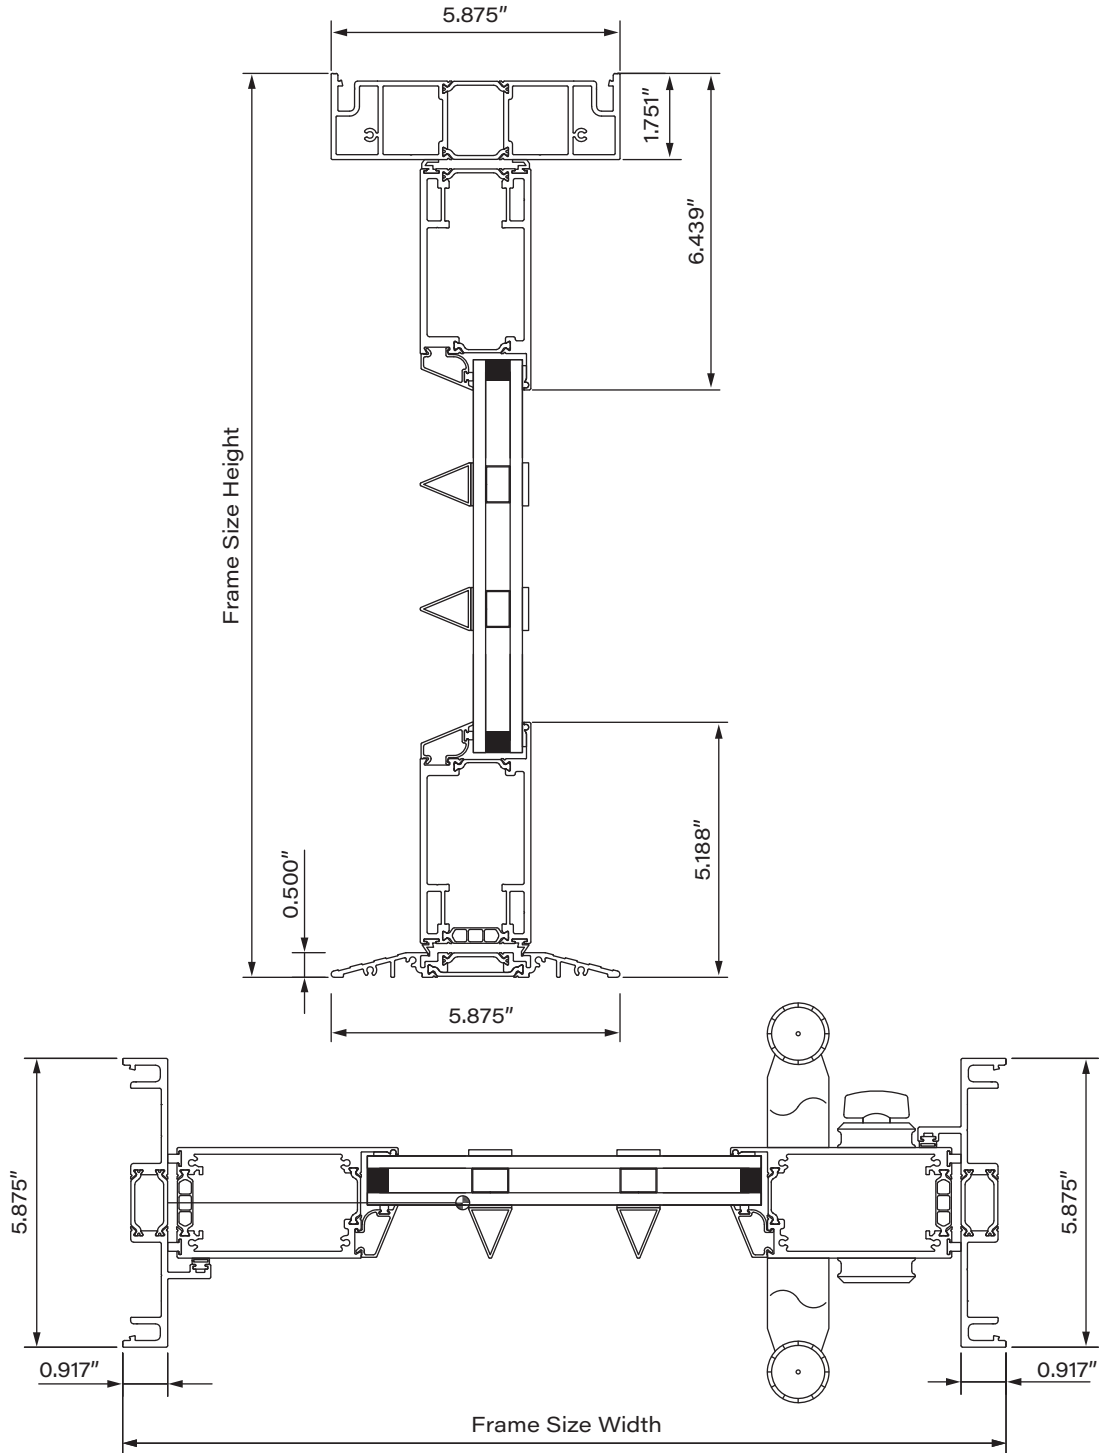

Simulated Steel Series 7980s Pivot Door

western
window systems
westernwindowssystems.com

Simulated Steel Series 7980s Pivot Door

western
window systems
westernwindowssystems.com

FEATURES:

- .30 U-value for standard low-E, argon-filled dual-pane glass
- All-climate coated or high-performance glass from Cardinal IG
- Glass can be customized and includes options such as laminated glass, solar- and glare-control glass, enhanced winter performance glass, and lowmaintenance glass
- Pre-applied Cardinal Preserve film protects glass during installation
- Available in widths from 24" to 72" and heights from 24" to 120"
- Doors weighing up to 500 pounds open with ease
- Large glass and a minimal frame allow for more light and a modern style
- Low-profile commercial threshold
- Heavy-duty hardware
- In-stock, designer, split, and custom finishes
- Title 24 compliant (California)