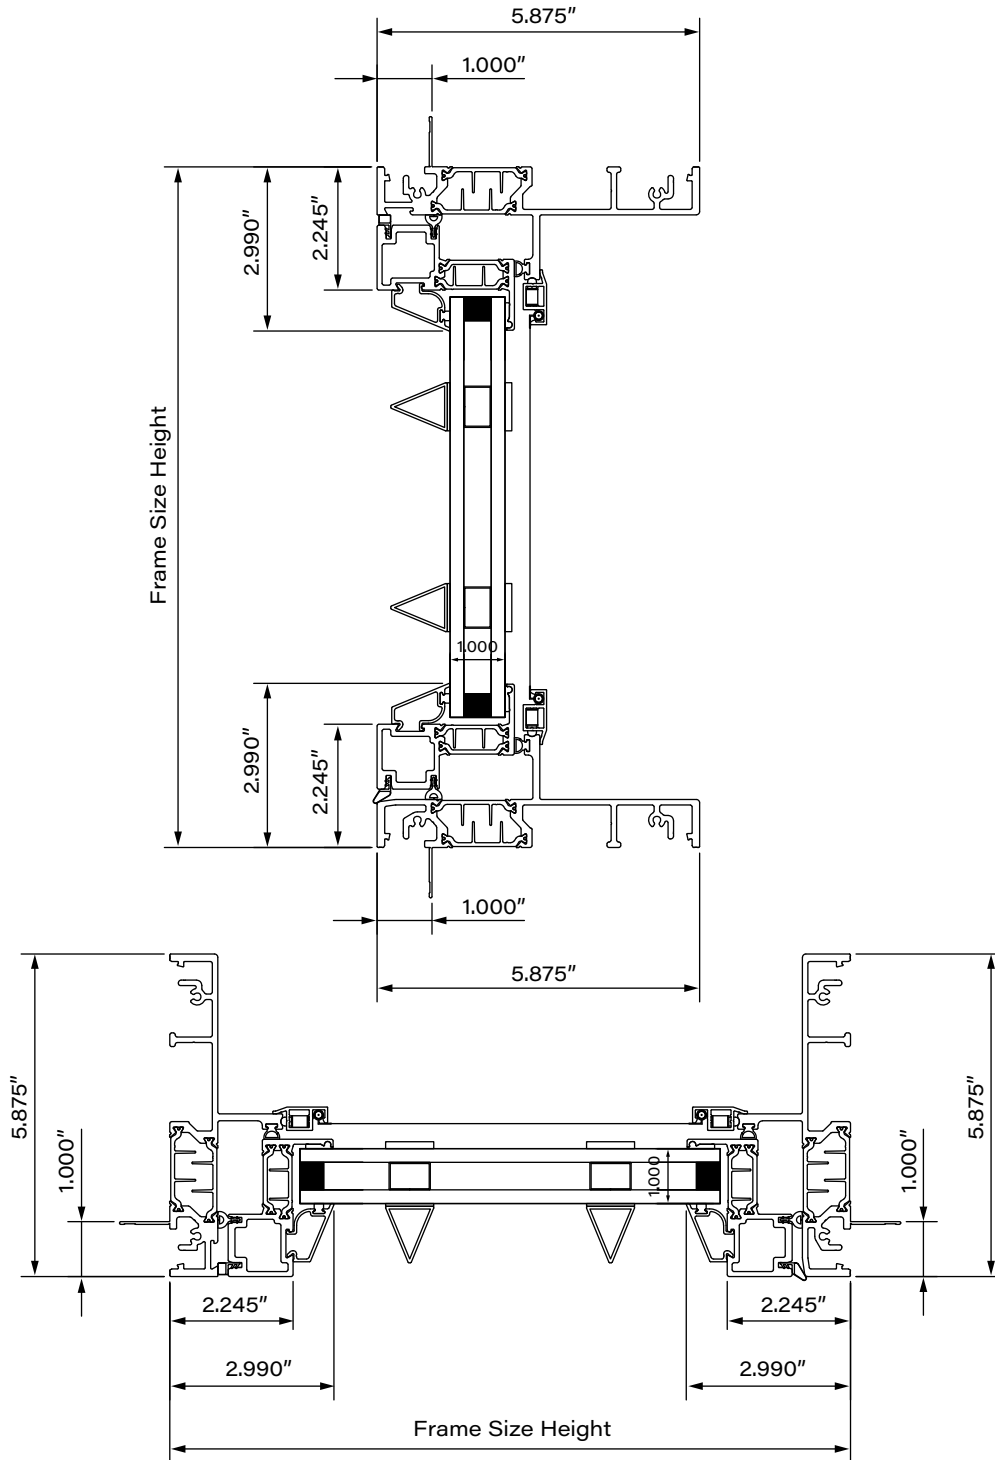

# Simulated Steel Series 7670s Casement Window

western  
window systems  
westernwindowssystems.com

## FEATURES:

- .35 U-value for standard low-E, argon-filled dual-pane glass
- .32 U-value for Cardinal i89 low-E, argon-filled dual-pane glass
- Available in widths from 18" to 36" and heights from 18" to 95.5"
- All-climate coated or high-performance glass from Cardinal IG
- Glass can be customized and includes options such as laminated glass, solar- and glare-control glass, enhanced winter performance glass, and lowmaintenance glass
- Pre-applied Cardinal Preserve film protects glass during installation
- Frame depth of 5.875"
- Performance rating of CW-PG50
- Extruded aluminum screens
- In-stock, designer, split, and custom finishes
- Title 24 compliant (California)